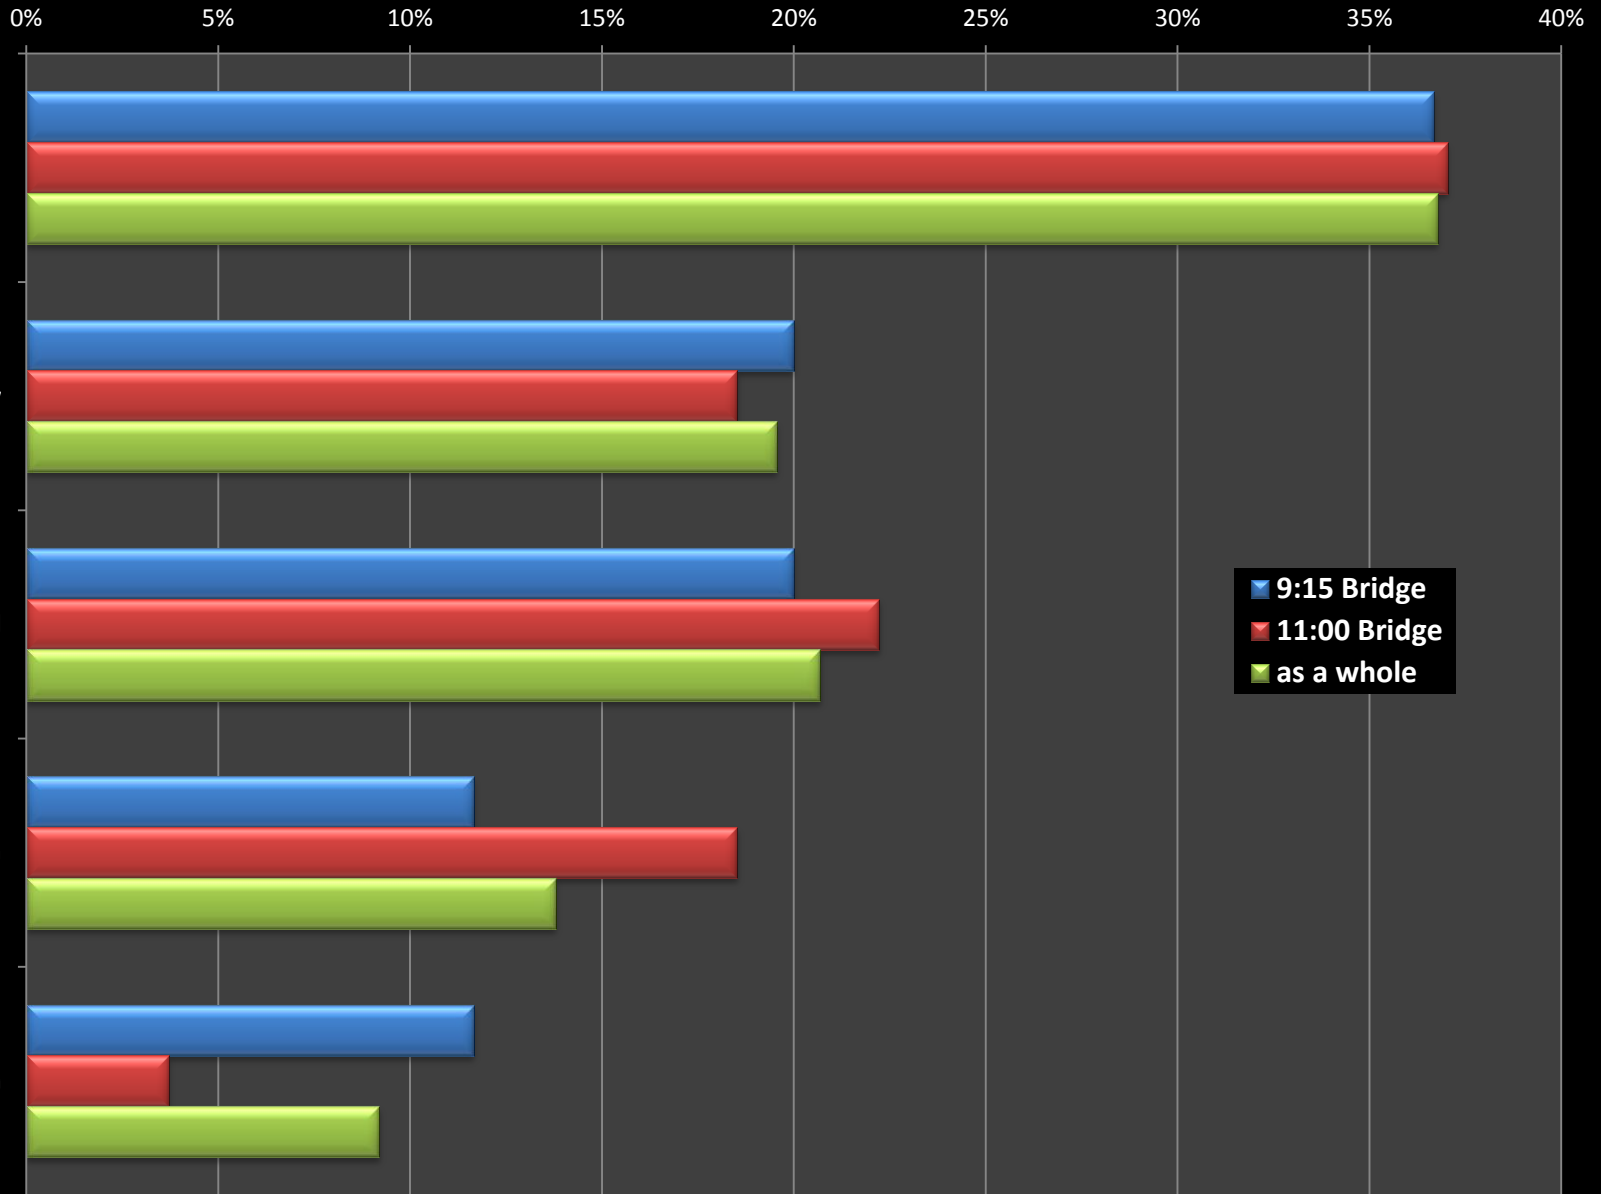

Length of Bridge Attendance

Your preference of refreshment location

Your opinions on the Bridge as a Community

General Bridge Worship

Bridge Tech

Bridge Band

Preaching

Reasons You Said the Bridge appeals to You

Reasons You Said the Bridge appeals to You (OVERALL)