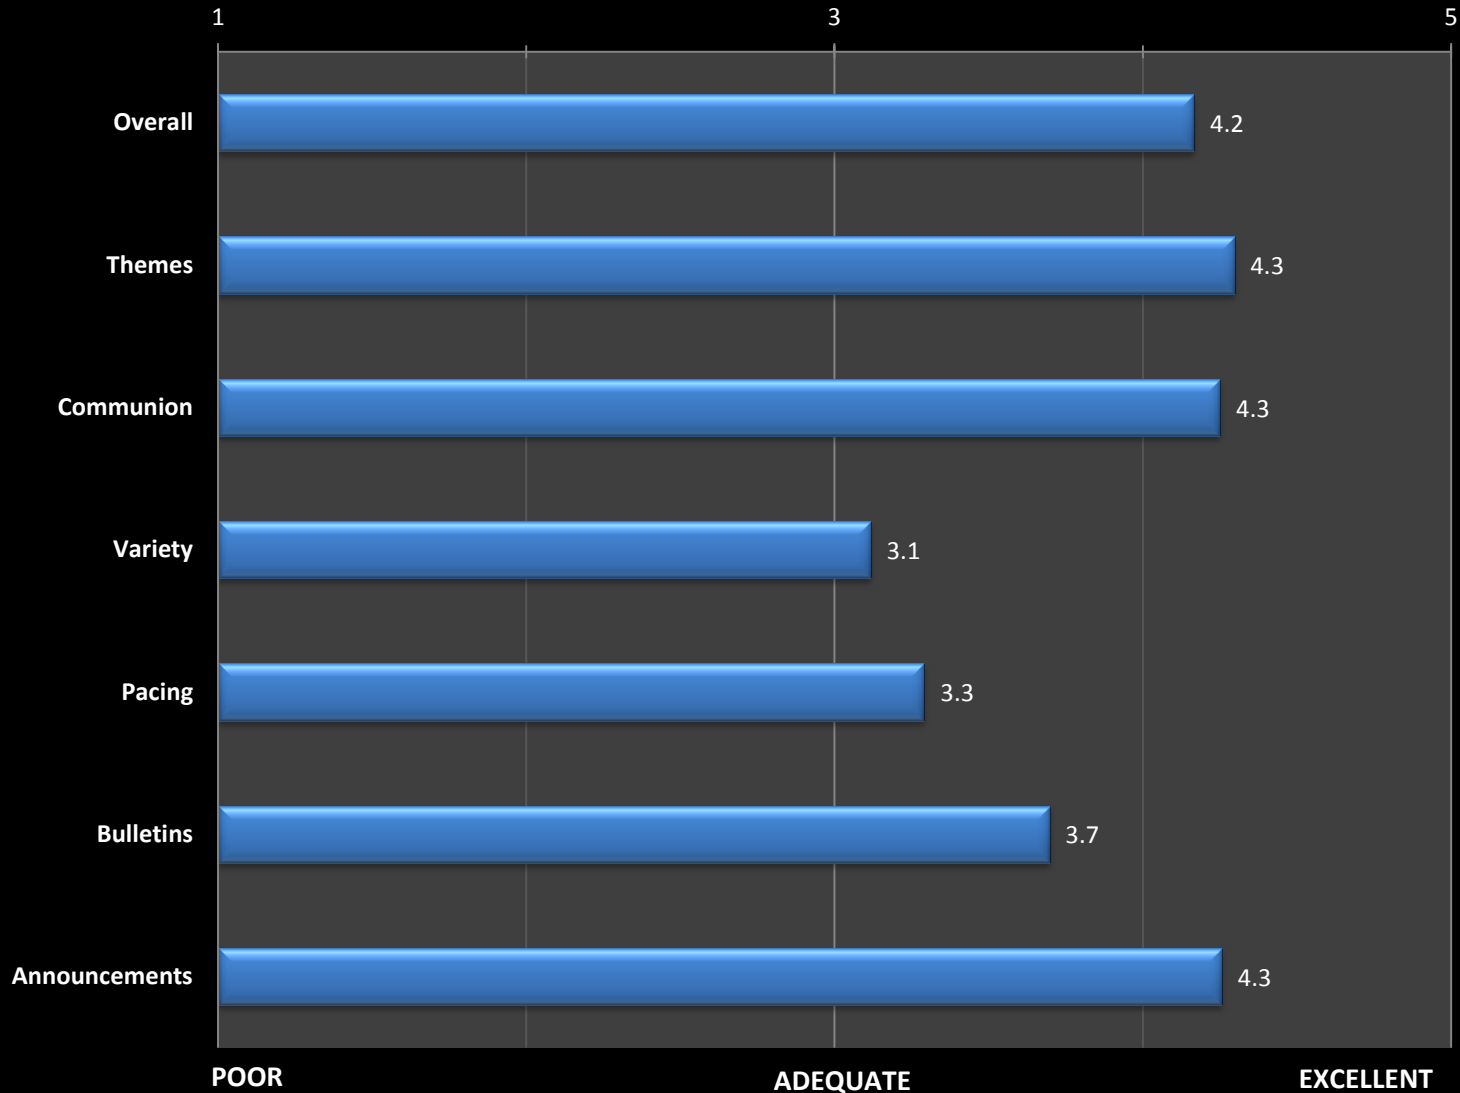

Length of Bridge Attendance

Your preference of refreshment location

Your opinions on the Bridge as a Community

General Bridge Worship

Bridge Tech

Bridge Band

Preaching

Reasons You Said the Bridge appeals to You

Reasons You Said the Bridge appeals to You (OVERALL)